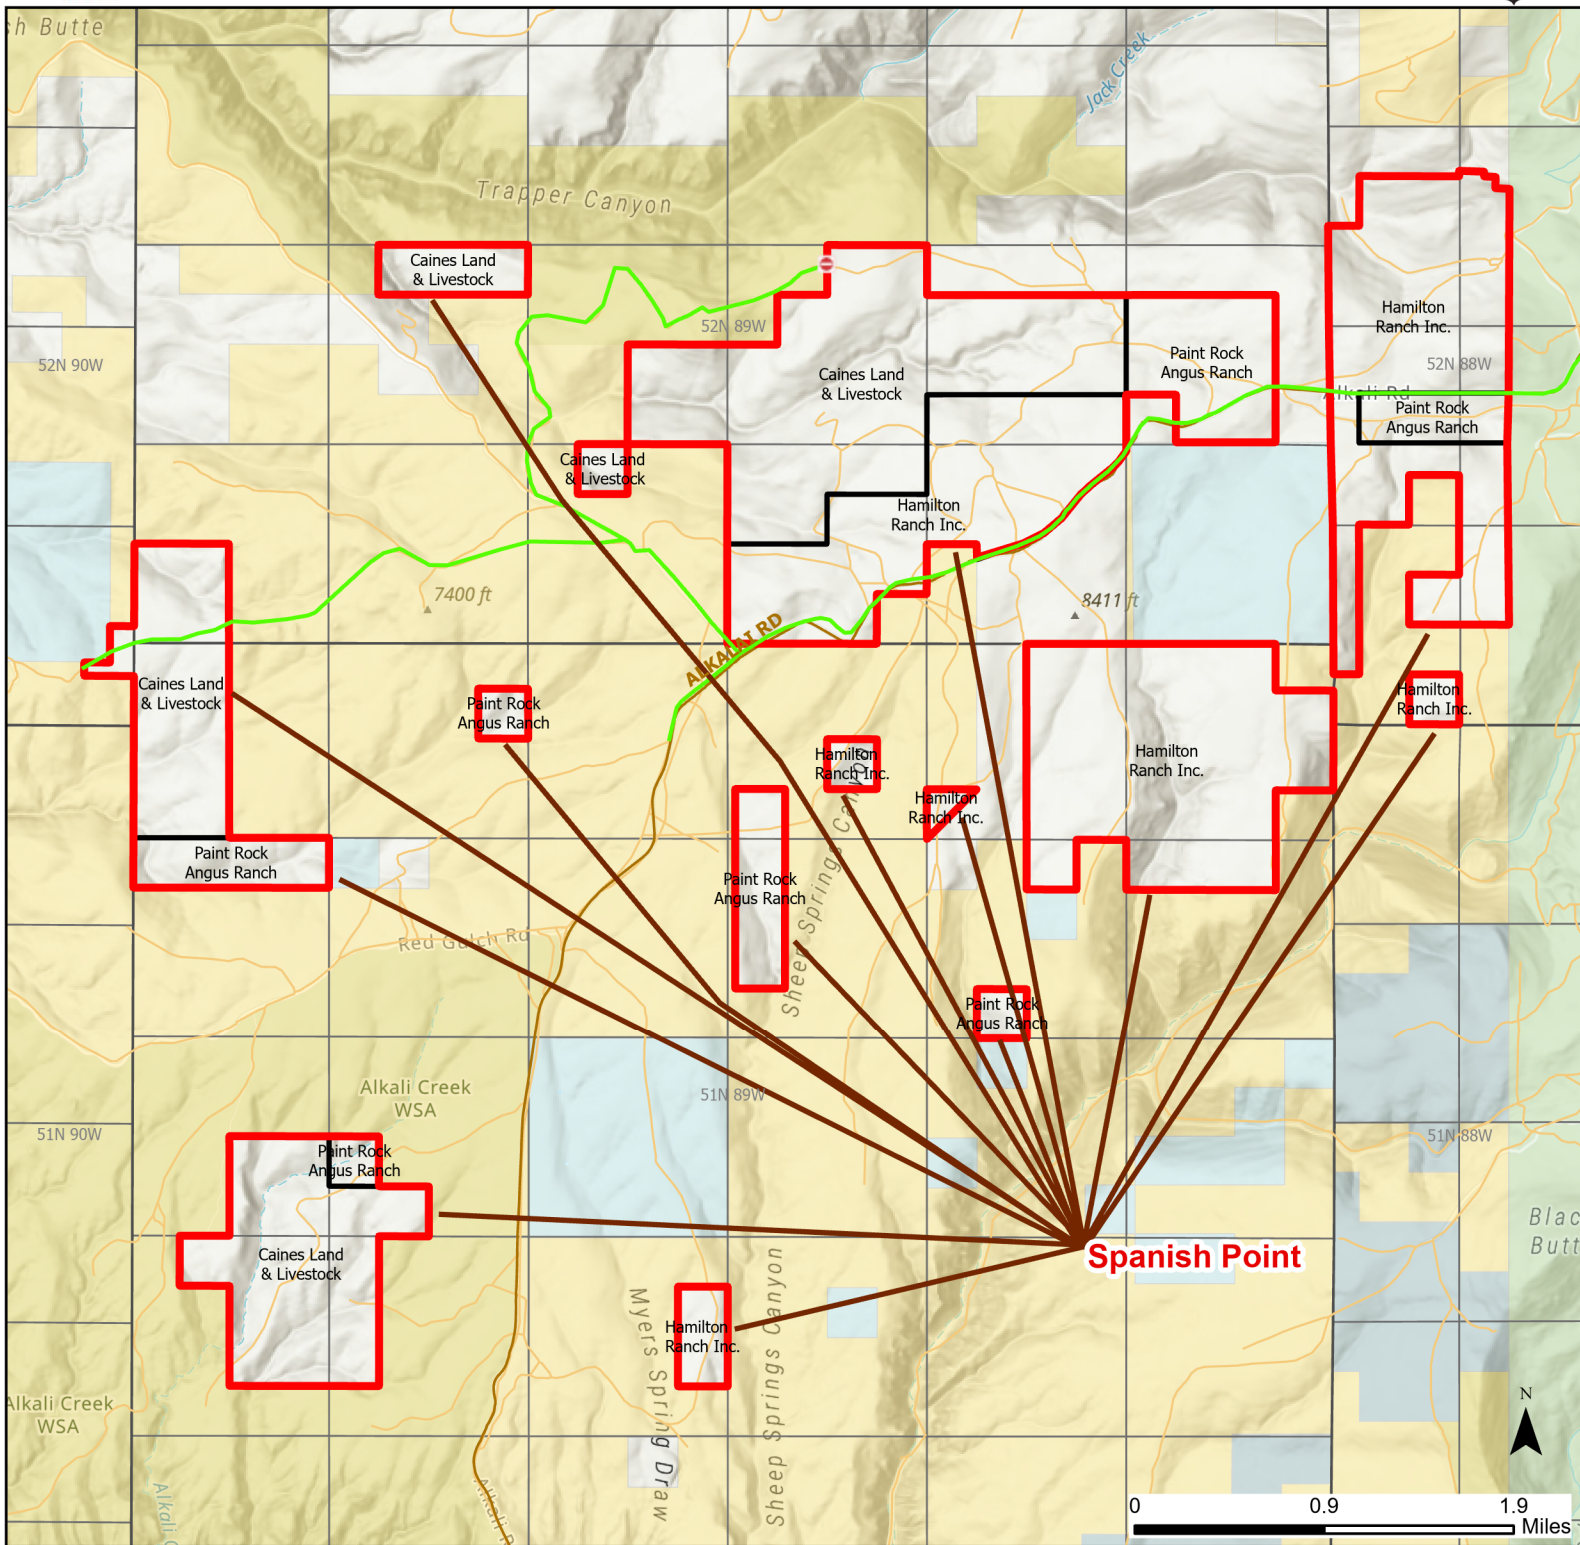

Spanish Point Hunter Management Area

2023 Hunt
Season

Parking	Closed Road	Boundary	Limited Range Weapons and Archery	State
Coupon Box	Roads	Archery Only	Other	DOD
Road Closed	County Boundaries	CLOSED		BLM
Open Road	HMA Ownership			Wyoming Game & Fish Dept.
Special Conditions Apply				Forest Service
				Private

Species allowed to hunt: Antlerless Elk

See Ranch Rules for More Information and Restrictions

Hunter Management Area rules apply only to those lands enrolled in the HMA.

This map is for visual use, assistance and general location only, does not represent a survey, and is not to be used for legal conveyance. Hunt Area boundaries are approximate, consult Game and Fish Hunting Regulations for descriptions and restrictions. Access to these private lands for any commercial activity must be gained by contacting the individual landowner(s) directly.